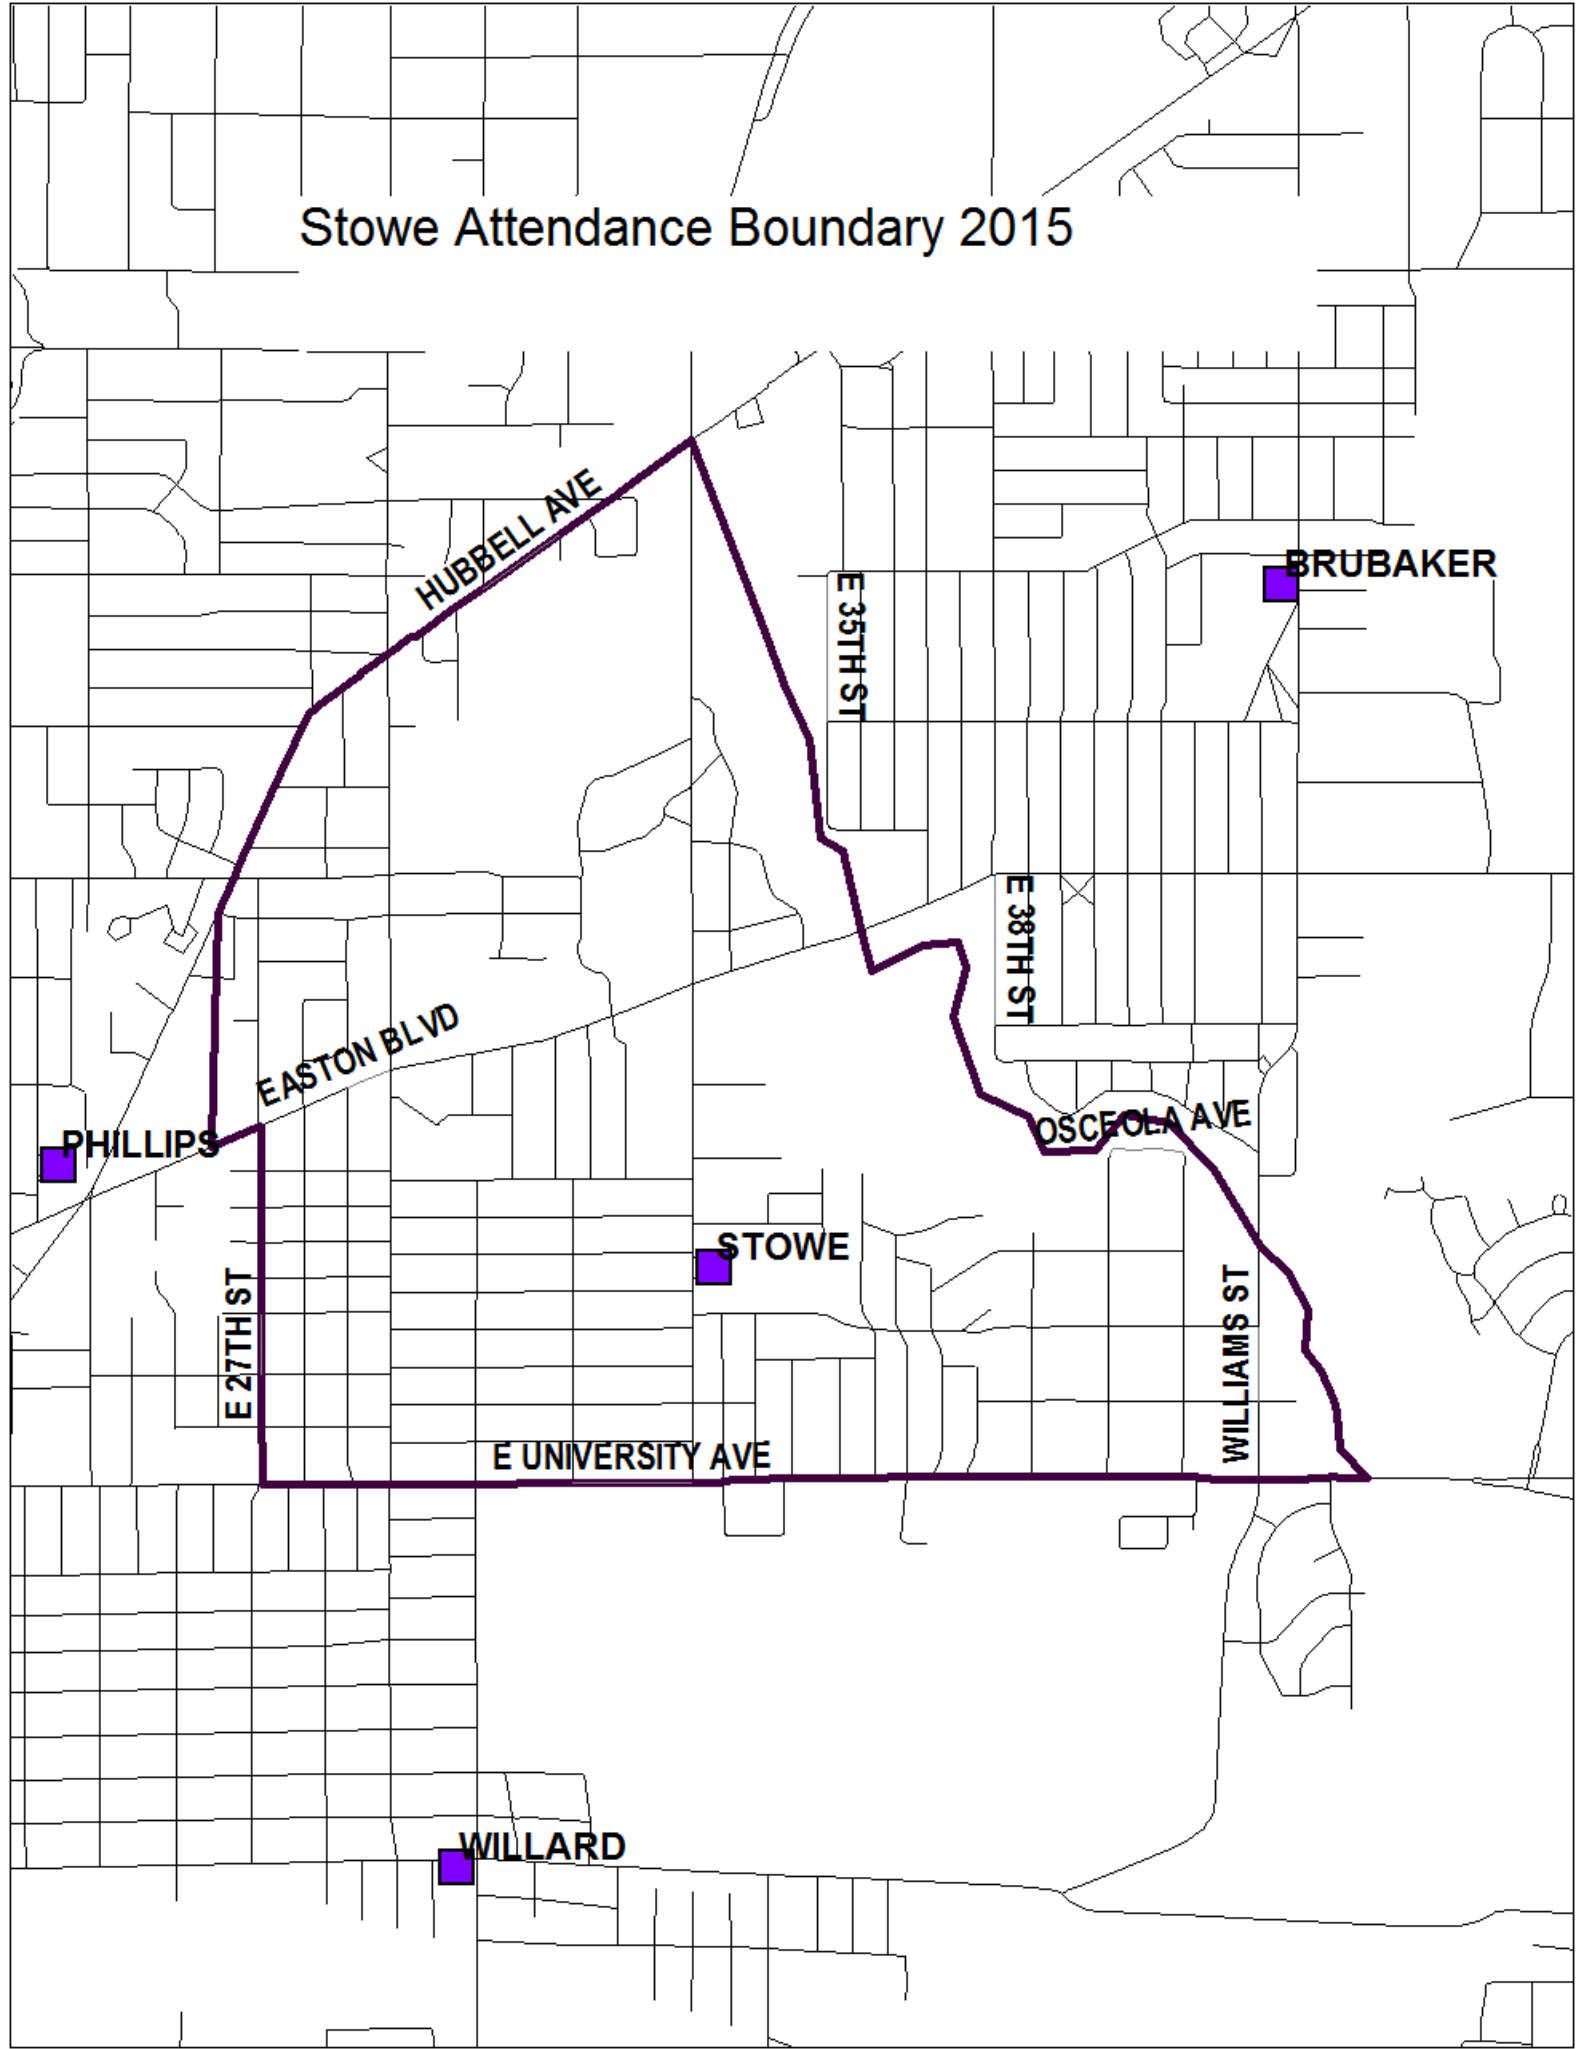

Stowe Attendance Boundary 2015

HUBBELL AVE

E 35TH ST

BRUBAKER

E 38TH ST

EASTON BLVD

PHILLIPS

OSCEOLA AVE

STOWE

E 27TH ST

WILLIAMS ST

E UNIVERSITY AVE

WILLARD